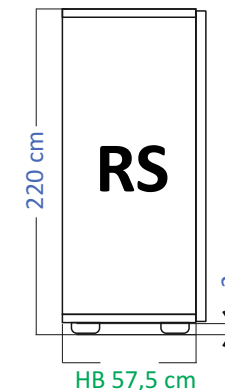

SKŘÍNĚ

DEMONT					
RS V 220cm					
	Š 40 cm	RS401	RS402	RS403	RS404
	Š 45 cm	RS451	RS452	RS453	RS454
	Š 50 cm	RS501	RS502	RS503	RS504
H 57,5cm	Š 55 cm	RS551	RS552	RS553	RS554

DEMONT					
RS V 220cm					
	Š 60 cm	RS601	RS602	RS603	RS604
	Š 70 cm	RS701	RS702	RS703	RS704
	Š 80 cm	RS801	RS802	RS803	RS804
H 57,5cm	Š 90 cm	RS901	RS902	RS903	RS904