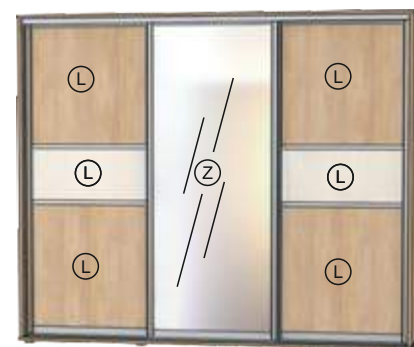

DEMONT

	V 220 cm	V 230 cm	V 240 cm	V 220 cm	V 230 cm	V 240 cm	V 220 cm	V 230 cm	V 240 cm

H 62,2 cm	Š 178,8 cm	RA31804LLL	RB31804LLL	RC31804LLL	RA31804MMM	RB31804MMM	RC31804MMM	RA31804LZL	RB31804LZL	RC31804LZL
	Š 193,8 cm	RA31954LLL	RB31954LLL	RC31954LLL	RA31954MMM	RB31954MMM	RC31954MMM	RA31954LZL	RB31954LZL	RC31954LZL
	Š 208,8 cm	RA32104LLL	RB32104LLL	RC32104LLL	RA32104MMM	RB32104MMM	RC32104MMM	RA32104LZL	RB32104LZL	RC32104LZL
	Š 223,8 cm	RA32254LLL	RB32254LLL	RC32254LLL	RA32254MMM	RB32254MMM	RC32254MMM	RA32254LZL	RB32254LZL	RC32254LZL
	Š 238,8 cm	RA32404LLL	RB32404LLL	RC32404LLL	RA32404MMM	RB32404MMM	RC32404MMM	RA32404LZL	RB32404LZL	RC32404LZL
	Š 253,8 cm	RA32554LLL	RB32554LLL	RC32554LLL	RA32554MMM	RB32554MMM	RC32554MMM	RA32554LZL	RB32554LZL	RC32554LZL
	Š 268,8 cm	RA32704LLL	RB32704LLL	RC32704LLL	RA32704MMM	RB32704MMM	RC32704MMM	RA32704LZL	RB32704LZL	RC32704LZL

Ⓜ ZRCADLO

Ⓛ LAMINO

Ⓜ MIRROR GLOSS